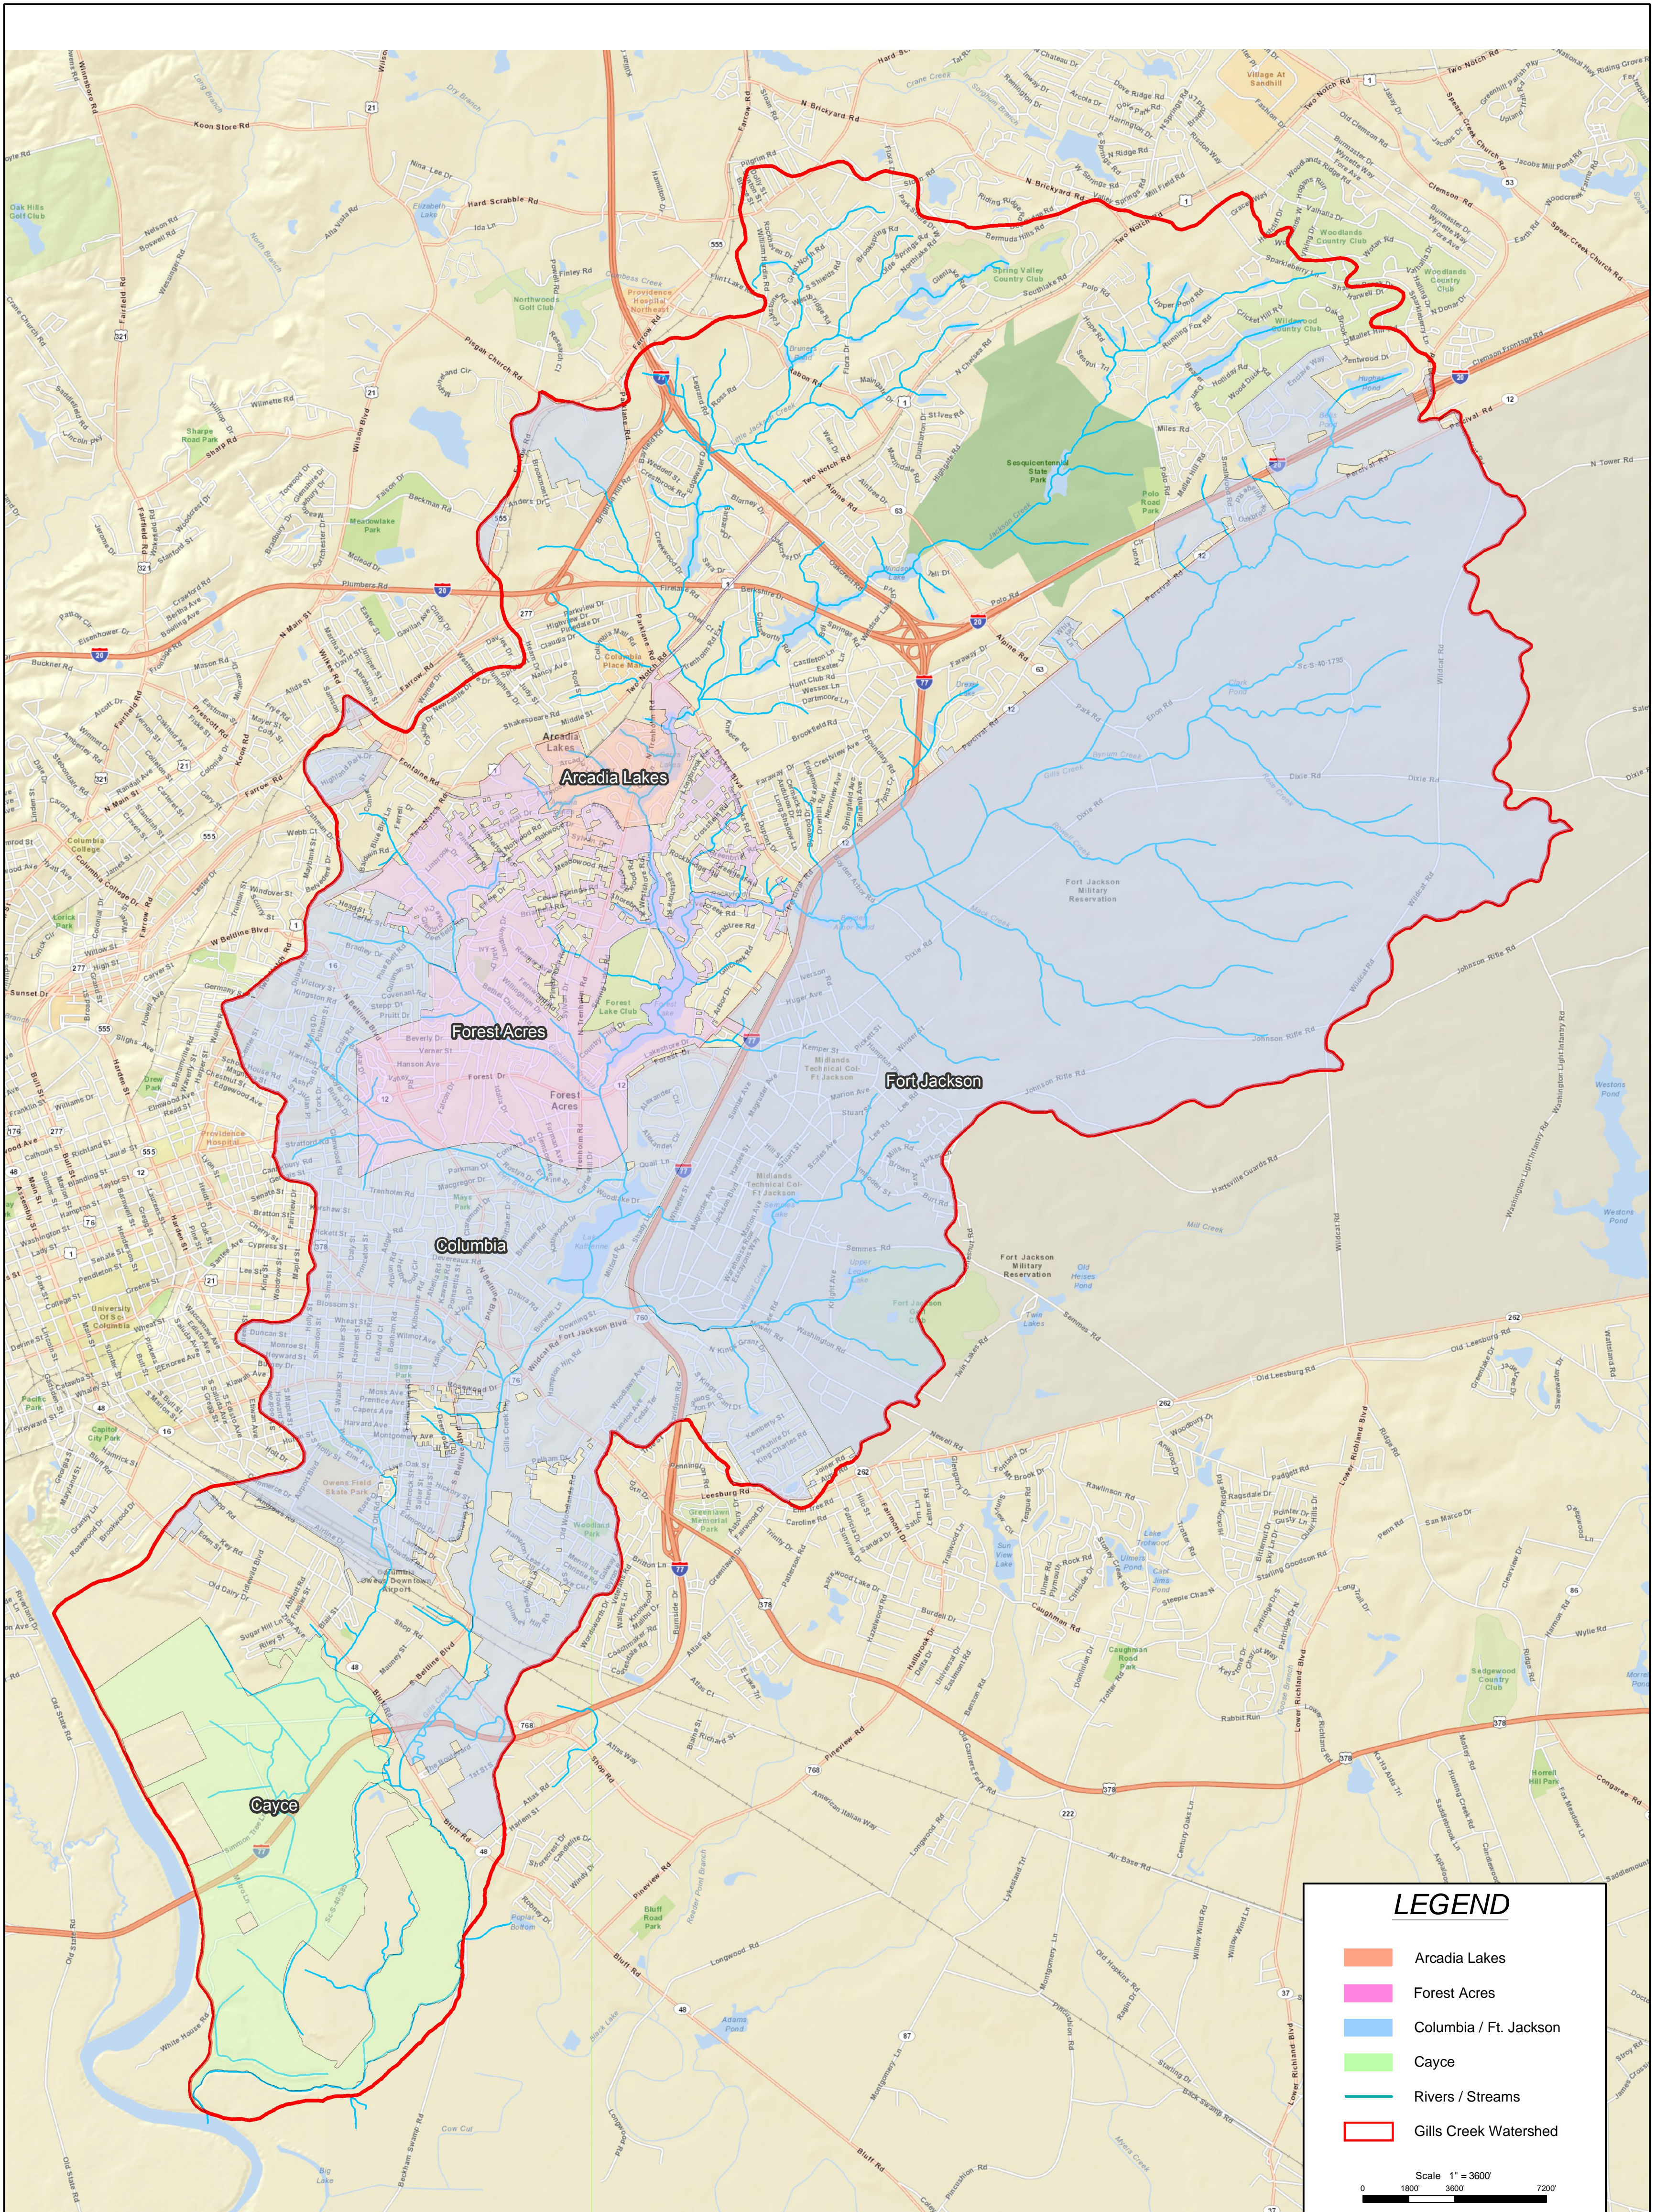

Gills Creek Watershed, Richland County, SC

Map produced by Fuss & O'Neill, Inc. for the Gills Creek Watershed Association and the Richland County Conservation Commission. Data depicted here is presented as is and was attained through cooperation from the Gills Creek Watershed Association, the Richland County Conservation Commission and the Richland County Geographic Information Systems as well as other agencies, i.e. South Carolina Department of Natural Resources. Fuss & O'Neill, the Gills Creek Watershed Association, the Richland County Conservation Commission and the Richland County Geographic Information Systems expressly disclaims responsibility for damages or liability that may arise from the use of this map.